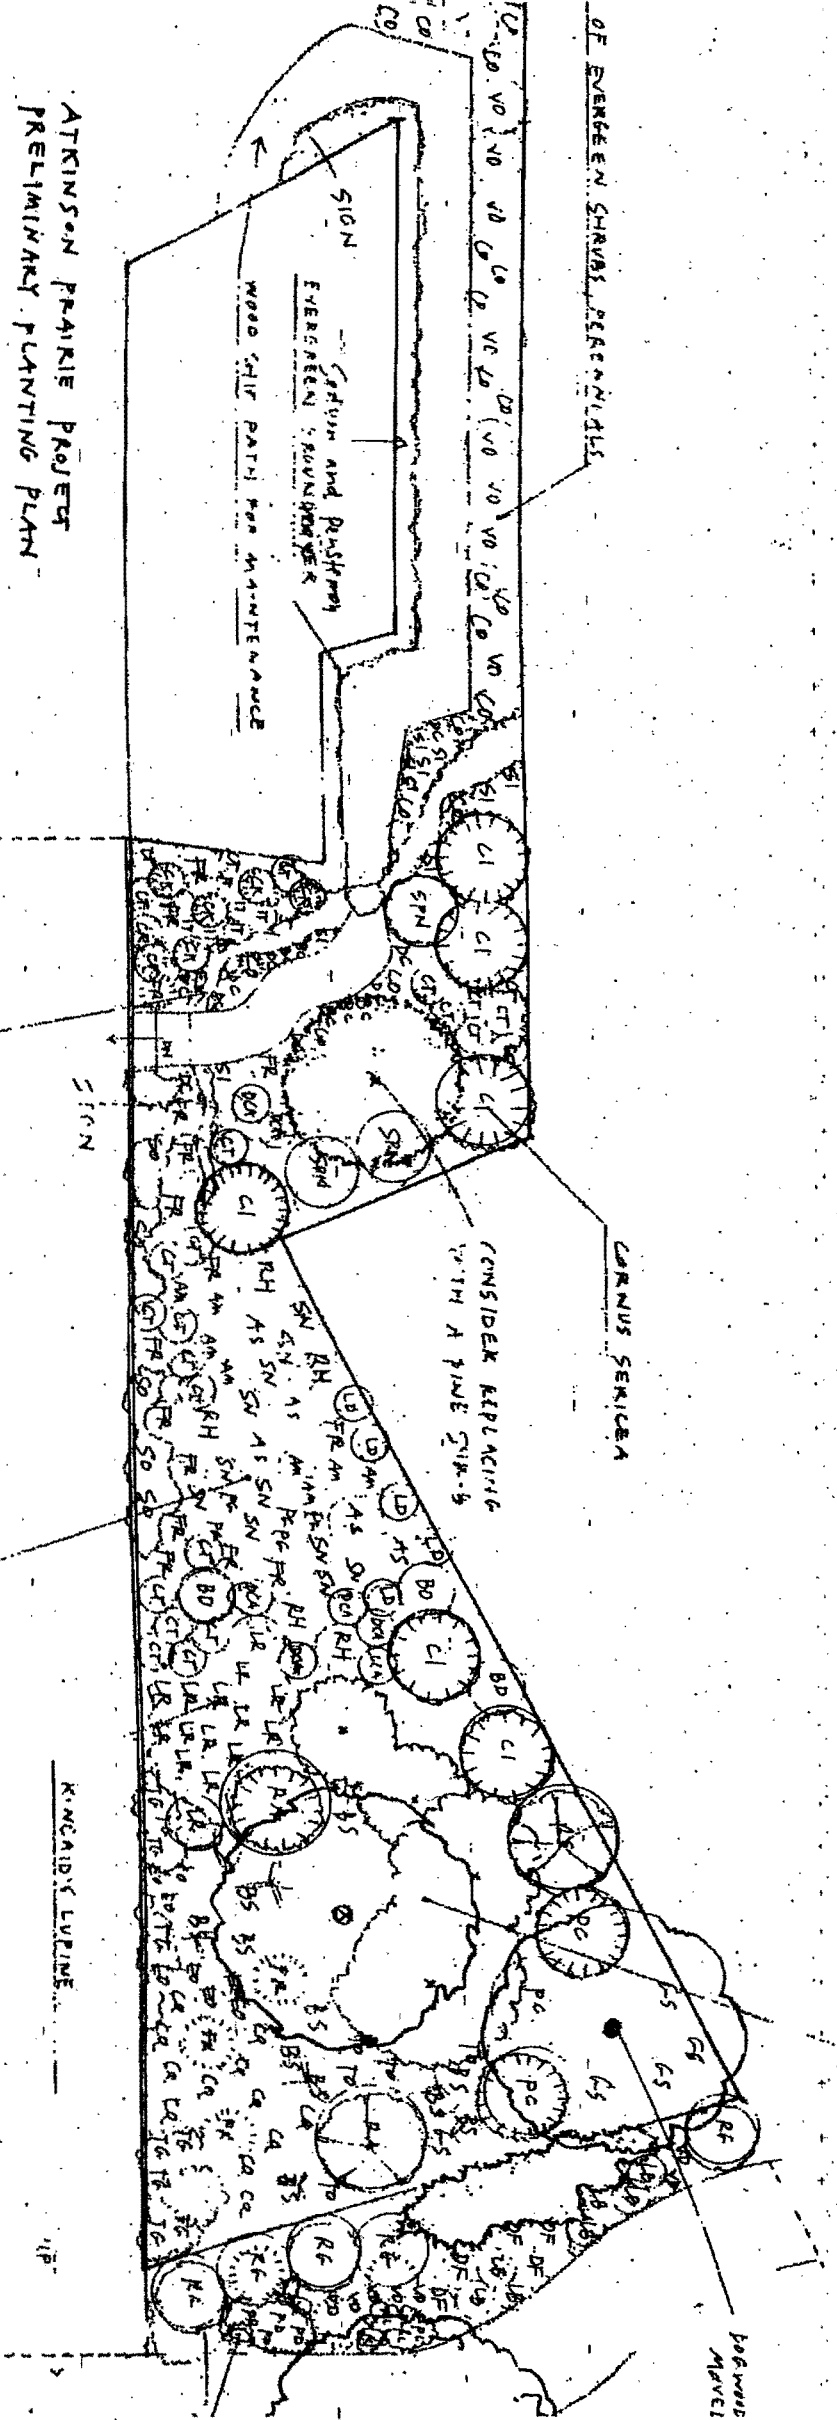

TREES, SHRUBS, PERENNIALS
 "WOODLAND" TRANSITION

OF EVERGREEN SHRUBS PERENNIALS

ATKINSON PRAIRIE PROJECT
 PRELIMINARY PLANTING PLAN

SCALE: 1/8" = 1'-0"
 DATE: FEB 19, 2011
 SEE PLANT LIST FOR PLANT KEY.

SEASONAL STREAMBED
 TO DIRECT RUNOFF